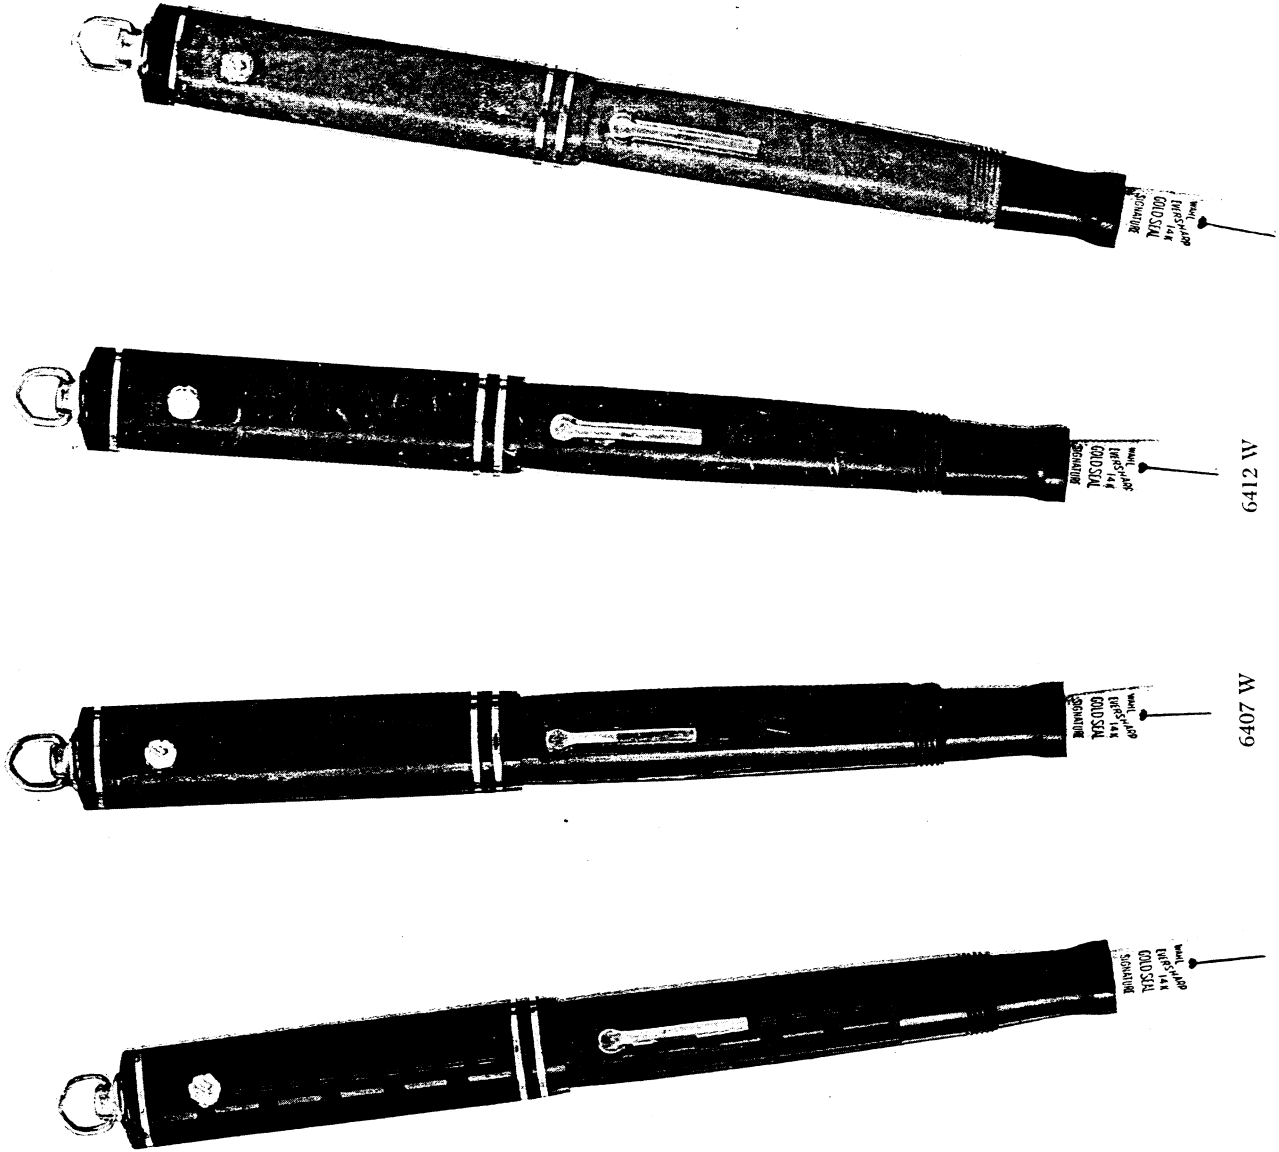

6413 W

6412 W

6407 W

6406 W